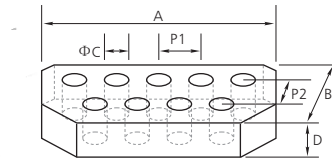

Ferrite Cores

"D" Cores

DnH TYPE

ORDERING CODE

D9H 14.51×7.62×1.2×2.72

(1) (2) (3) (4) (5)

(1) Type Code (3) B Size (5) D Size
(2) A Size (4) C Size

No	Specifications	Dimensions:mm			
		A	B	ΦC	D
1	D9H 14.51×7.62×1.2×2.72	14.51±0.5	7.62±0.5	1.2±0.3	2.72±0.4